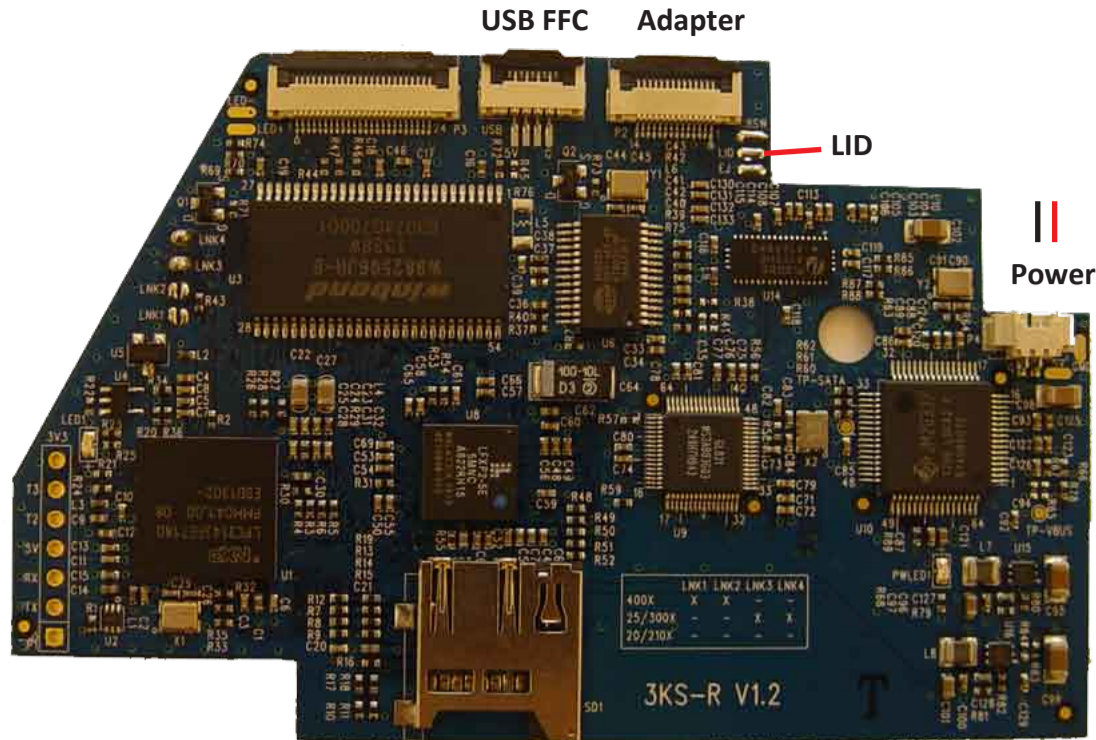

3ksR install diagram for ps3 40xx

LID

Adapter and DC(+5v/GND) cable install

USB dongle and install

3ksr-Accessory