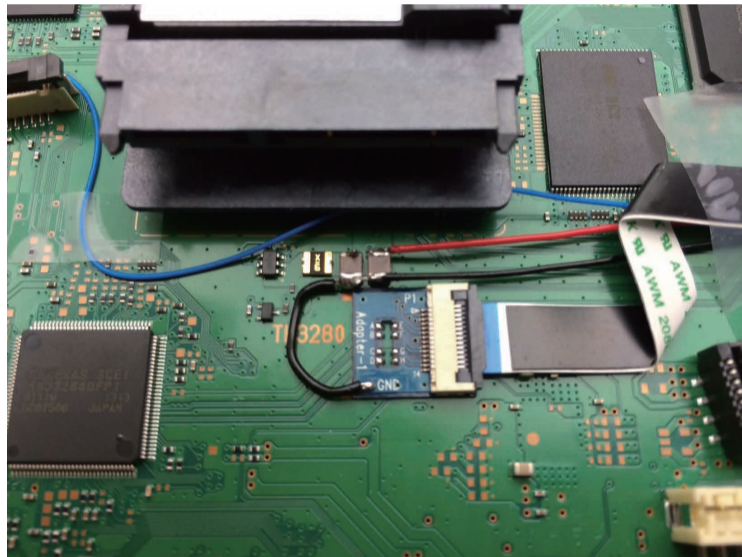

3ksR install diagram for ps3 40xx

LID

Adapter and DC(+5v/GND) cable install

USB dongle and install

3ksr-Accessory